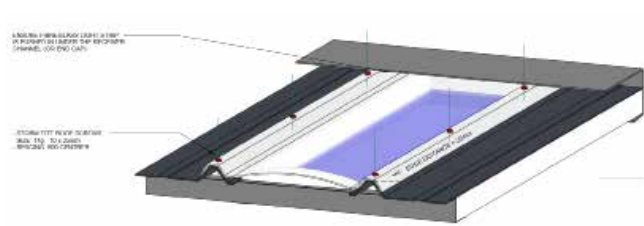

Spacemaker & Corrolink S SkyLight Strip

Type	Code
Top Fibreglass Strip (Spacemaker) - 6m Top Fibreglass Strip (Spacemaker) - 8m	RASKY6 RASKY8
Top Fibreglass Strip (Corrolink S) - 6m Top Fibreglass Strip (Corrolink S) - 8m	RASKY6CL RASKY8CL
Bottom Twinwall Diffuser Strip - 6m Bottom Twinwall Diffuser Strip - 8m	RATWIN6 RATWIN8
Twinwall Sealer Tape - 50m Roll	RASKYST
Foam Infill (Spacemaker) - Front & Back (Pair) Foam Infill (Corrolink S) - 915mm wide (1 x req. per Skylight)	RASKYFI RAEFSC
Aluminium T-Bar 40mm x 50mm, Pearl White - 4m Aluminium T-Bar 40mm x 50mm, Pearl White - 6m	ATB40504 ATB40506
25mm Stitching Screws, Storm-Tite Surfmist, 50 Pack	RASKYSS

Please contact us to request detailed engineering drawings for fitting instructions