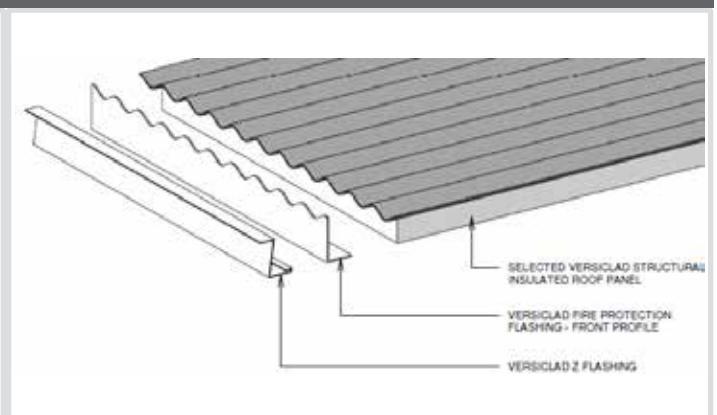

Gutter End Flashing: