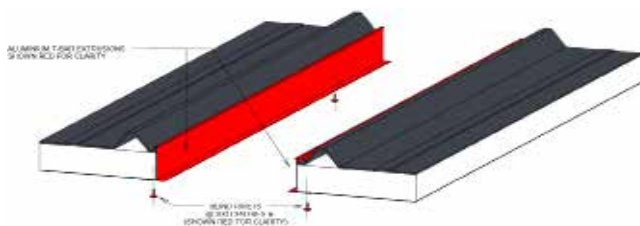

Spacemaker & Corrolink S SkyLight Strip

Type	Code
Top Fibreglass Strip (Spacemaker) - 6m Top Fibreglass Strip (Spacemaker) - 8m	RASKY6 RASKY8
Top Fibreglass Strip (Corrolink S) - 6m Top Fibreglass Strip (Corrolink S) - 8m	RASKY6CL RASKY8CL
Bottom Twinwall Diffuser Strip - 6m Bottom Twinwall Diffuser Strip - 8m	RATWIN6 RATWIN8
Twinwall Sealer Tape - 50m Roll	RASKYST
Foam Infill (Spacemaker) - Front & Back (Pair) Foam Infill (Corrolink S) - 915mm wide (1 x req. per Skylight)	RASKYFI RAEFSC
Aluminium T-Bar 40mm x 50mm, Pearl White - 4m Aluminium T-Bar 40mm x 50mm, Pearl White - 6m	ATB40504 ATB40506
25mm Stitching Screws, Storm-Tite Surfmist, 50 Pack	RASKYSS

Please contact us to request detailed engineering drawings for fitting instructions