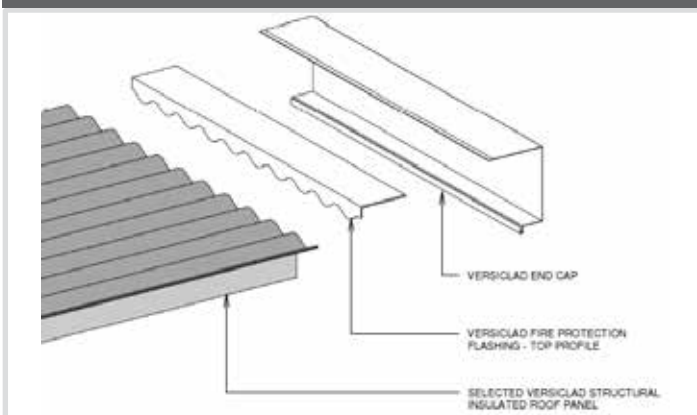

Roof Flashings		
	Type	Code
	Receiver Channel in 1mm - White (Maximum 8m)	RABC
	Top End Capping - Colour (Maximum 8m)	RAEC
	Side Barge Capping - Colour (Maximum 8m)	RABARGE
	Gutter 'Z' Fascia - Colour (Maximum 8m)	RAGZF
	Ridge Capping - Colour (Maximum 8m)	RARC
	Apron Flashing - Colour (Maximum 8m)	RAAF

Profiled Fire Flashings		
	Type	Code
	Roof End Fire Flashing - White (All Profiles - 765/1000mm Cover)	RAFE
	Small Gutter End Fire Flashing - White (All Profiles, 50mm - 115mm Thicknesses, 765/1000mm Cover)	RAFGS
	Large Gutter End Fire Flashing - White (All Profiles, 125mm - 200mm Thicknesses, 765/1000mm Cover)	RAFGL

Roof End Flashing: