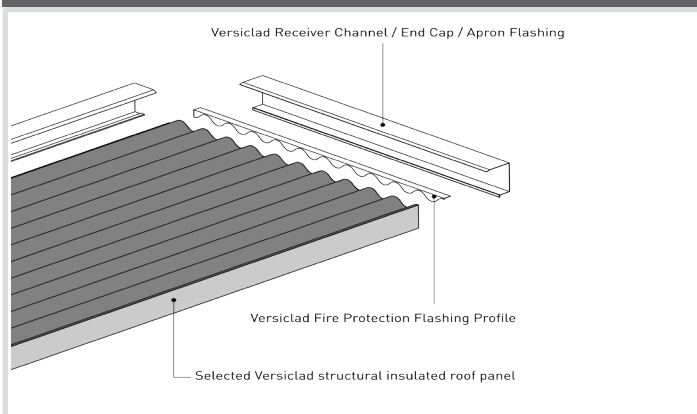

Roof Flashings			
	Type	Code	
	Receiver Channel in 1mm - White* (Maximum 8m)	RABC	
	Receiver Channel in 1mm - Off White* (Maximum 8m)	RABCMG-COT	
	Top End Capping - Colour (Maximum 8m)	RAEC	
	Top End Capping Coastal - Colour (Maximum 8m)	RAEC-COASTAL	
	Side Barge Capping - Colour (Maximum 8m)	RABARGE	
	Side Barge Capping Coastal - Colour (Maximum 8m)	RABARGE-COASTAL	
	Gutter 'Z' Fascia - Colour (Maximum 8m)	RAGZF	
	Gutter 'Z' Fascia Coastal - Colour (Maximum 8m)	RAGZF-COASTAL	
	Ridge Capping - Colour (Maximum 8m)	RARC	
	Ridge Capping Coastal - Colour (Maximum 8m)	RARC-COASTAL	
	Apron Flashing - Colour (Maximum 8m)	RAAF	
	Apron Flashing Coastal- Colour (Maximum 8m)	RAAF-COASTAL	

* Receiver Channel only available in White. Powder coating can be arranged where a Cream or Merino ceiling colour is ordered: $357.81, up to 10 x lengths. Longer leadtimes may apply.

Profiled Fire Flashings			
	Type	Code	
	Roof End Fire Flashing - White (All Profiles - 765/1000mm Cover)	RAFE	
	Small Gutter End Fire Flashing - White (All Profiles, 50mm - 200 mm Thicknesses, 765/1000mm Cover)	RAFGS	

Roof End Flashing: