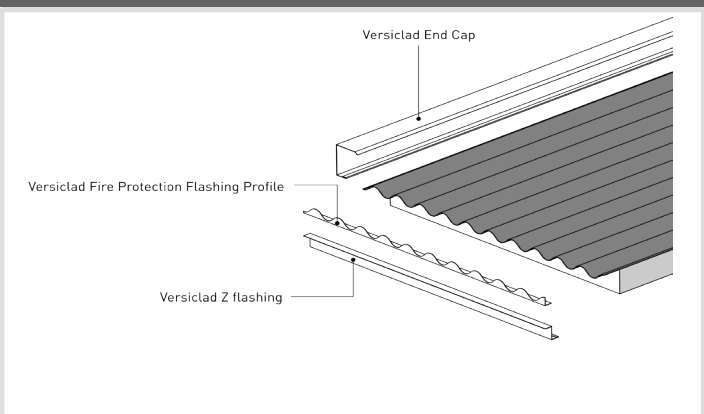

Gutter End Flashing: