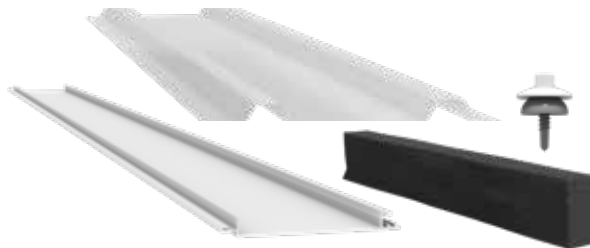

Versalink Plus

- Versalink Plus fibreglass roof diffuser
- Acrylic ceiling diffuser
- Expanding seal tape
- Storm-Tite roof screws x 35

Complete kit codes

Description	Length (m)	Item code
LumeX Skylight - Versalink Plus - 4M	4	SKYKITLUMVP4.i
LumeX Skylight - Versalink Plus - 6M	6	SKYKITLUMVP6.i
LumeX Skylight - Versalink Plus - 8M	8	SKYKITLUMVP8.i
LumeX Skylight - Corrolink 1000 - 4M	4	SKYKITLUMCL4.i
LumeX Skylight - Corrolink 1000 - 6M	6	SKYKITLUMCL6.i
LumeX Skylight - Corrolink 1000 - 8M	8	SKYKITLUMCL8.i

LumeX Roof and Ceiling diffusers will be cut to match panel length.