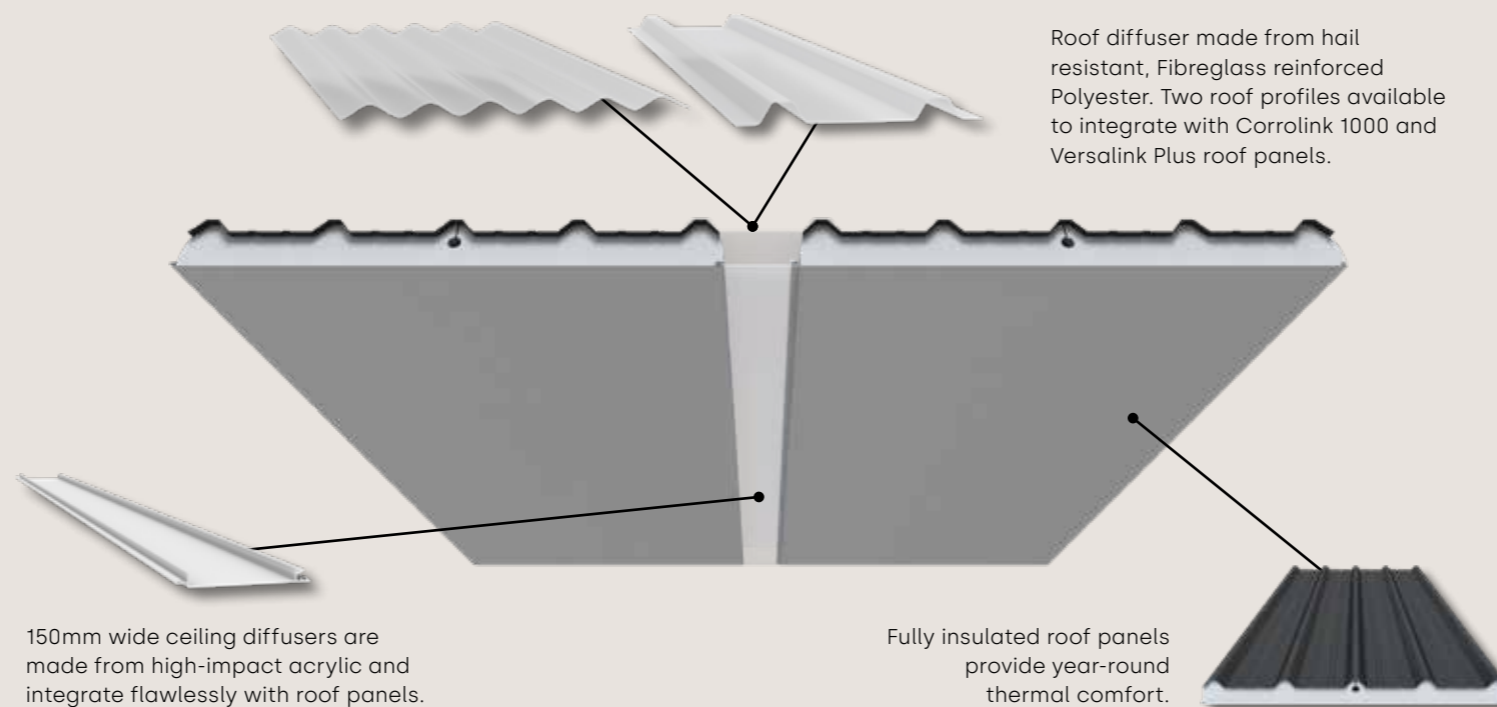

Let your outdoor space shine

Taking advantage of natural light to brighten your outdoor oasis has never looked better thanks to Versiclad's LumeX Skylight System.

The LumeX Skylight System is an alluring solution that provides a vibrant outdoor experience by inviting natural light in while minimising UV transmission. It is ideal for a range of applications including patios, carports, awnings and gazebos.

Maximise the light, inside and out

LumeX Skylights will help to create the perfect environment for outdoor living by inviting natural light with a warm and dynamic quality that artificial light doesn't provide. For outdoor spaces attached to your home, this will allow for a seamless connection between indoor and outdoor living.

Elevate your outdoor design

Skylights are a stylish and impactful way to visually enhance your home. By brightening your outdoor area, LumeX skylights will make it feel more expansive, luxurious and radiant.

Enhanced comfort

Our Versalink Plus and Corrolink 1000 roof panels work to effectively minimise heat transfer in summer and condensation build-up in the colder months. When seamlessly integrated with LumeX Skylights, our complete roofing system will ensure a vibrant, stylish and comfortable environment year-round.