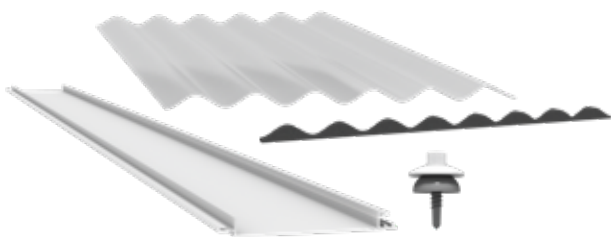

Corrolink 1000

- Corrolink 1000 fibreglass roof diffuser
- Acrylic ceiling diffuser
- Corrolink 1000 foam infill
- Storm-Tite roof screws x 35