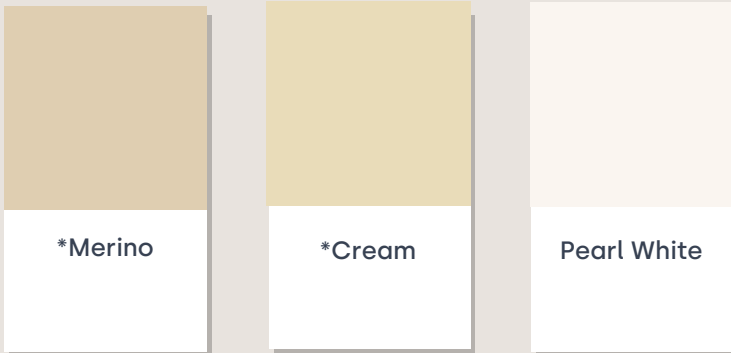

Ceiling Colours