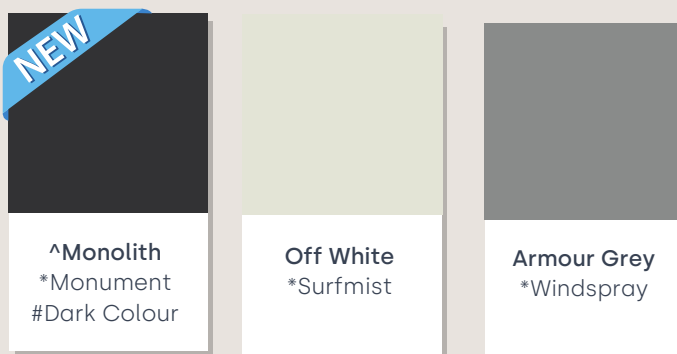

**Gull Grey**  
\*Shale Grey

**Birch Grey**  
\*Dune

**Armour Grey**  
\*Windspray

**>Wallaroo**  
\*Wallaby  
^Min. 50LM

**>Gulf**  
\*Gully  
^Min. 50LM

**Basal**  
\*Basalt

**>Jasmin Brown**  
\*Jasper

**Slate Grey**  
\*Woodland Grey

## Ceiling Colours

## Ceiling Finishes

ALL finishes are for illustration purposes only. For true representation please request a sample.

^Only available in Pearl White

\*Only available for select products. Contact us to find out more. Additional charges apply.

### Roof Colours