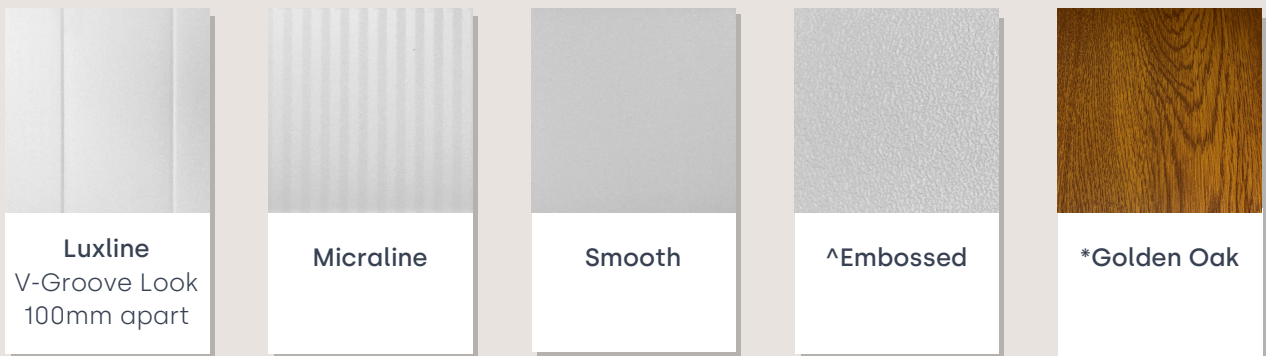

Ceiling Finishes

ALL finishes are for illustration purposes only. For true representation please request a sample.

^Only available in Pearl White

*Only available for select products. Contact us to find out more. Additional charges apply.