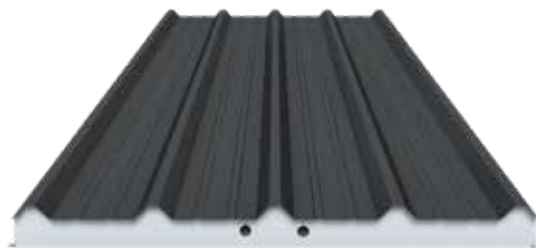

- ✓ Made in Australia for Australian conditions
- ✓ Reduces up to 99% of UV transmission
- ✓ Roof diffuser constructed from hail resistant, Fibreglass reinforced Polyester and backed by a 25-year warranty
- ✓ Ceiling diffusers moulded from high impact acrylic
- ✓ Available in kit sizes from 3m to 8m
- ✓ Ideal for patios, awnings, carports and gazebos

Compatible roof panels

Signature Skylights are available to integrate with two of Versiclad's roof panels

Corrolink 1000

With its corrugated roof profile and multiple ceiling options, Corrolink 1000 is a versatile roof panel that suits a variety of outdoor designs. It is quintessentially Australian in both design and performance, able to complement existing metal roofs and providing an unmatched level of thermal comfort under Australian conditions.

Versalink Plus

Versalink Plus is the ultimate solution for modern homes thanks to its contemporary design. Cleverly engineered without roof laps, Versalink Plus delivers unmatched ease of installation by removing the need to cut away laps on site. And thanks to its 1100mm ceiling coverage, Versalink Plus often requires one less panel to be purchased and installed, helping to reduce cost.