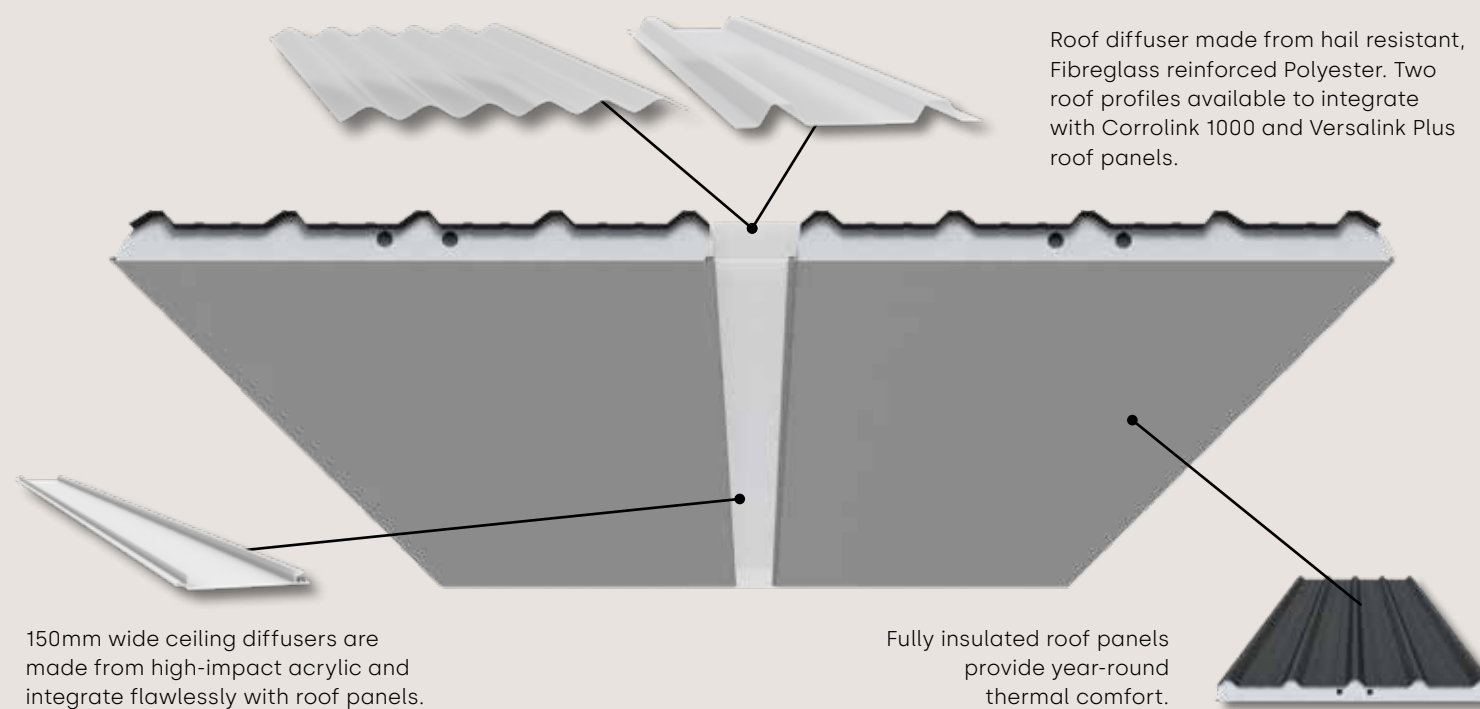

Let your outdoor space shine

Taking advantage of natural light to brighten your outdoor oasis has never looked better thanks to Versiclad's Signature Skylight System.

The Signature Skylight System is an alluring solution that provides a vibrant outdoor experience by inviting natural light in while minimising UV transmission. It is ideal for a range of applications including patios, carports, awnings and gazebos.

Maximise the light, inside and out

Signature Skylights will help to create the perfect environment for outdoor living by inviting natural light with a warm and dynamic quality that artificial light doesn't provide. For outdoor spaces attached to your home, this will allow for a seamless connection between indoor and outdoor living.

Elevate your outdoor design

Skylights are a stylish and impactful way to visually enhance your home. By brightening your outdoor area, Signature Skylights will make it feel more expansive, luxurious and radiant.

Enhanced comfort

Our Versalink Plus and Corrolink 1000 roof panels work to effectively minimise heat transfer in summer and condensation build-up in the colder months. When flawlessly integrated with Signature Skylights, our complete roofing system will ensure a vibrant, stylish and comfortable environment year-round.